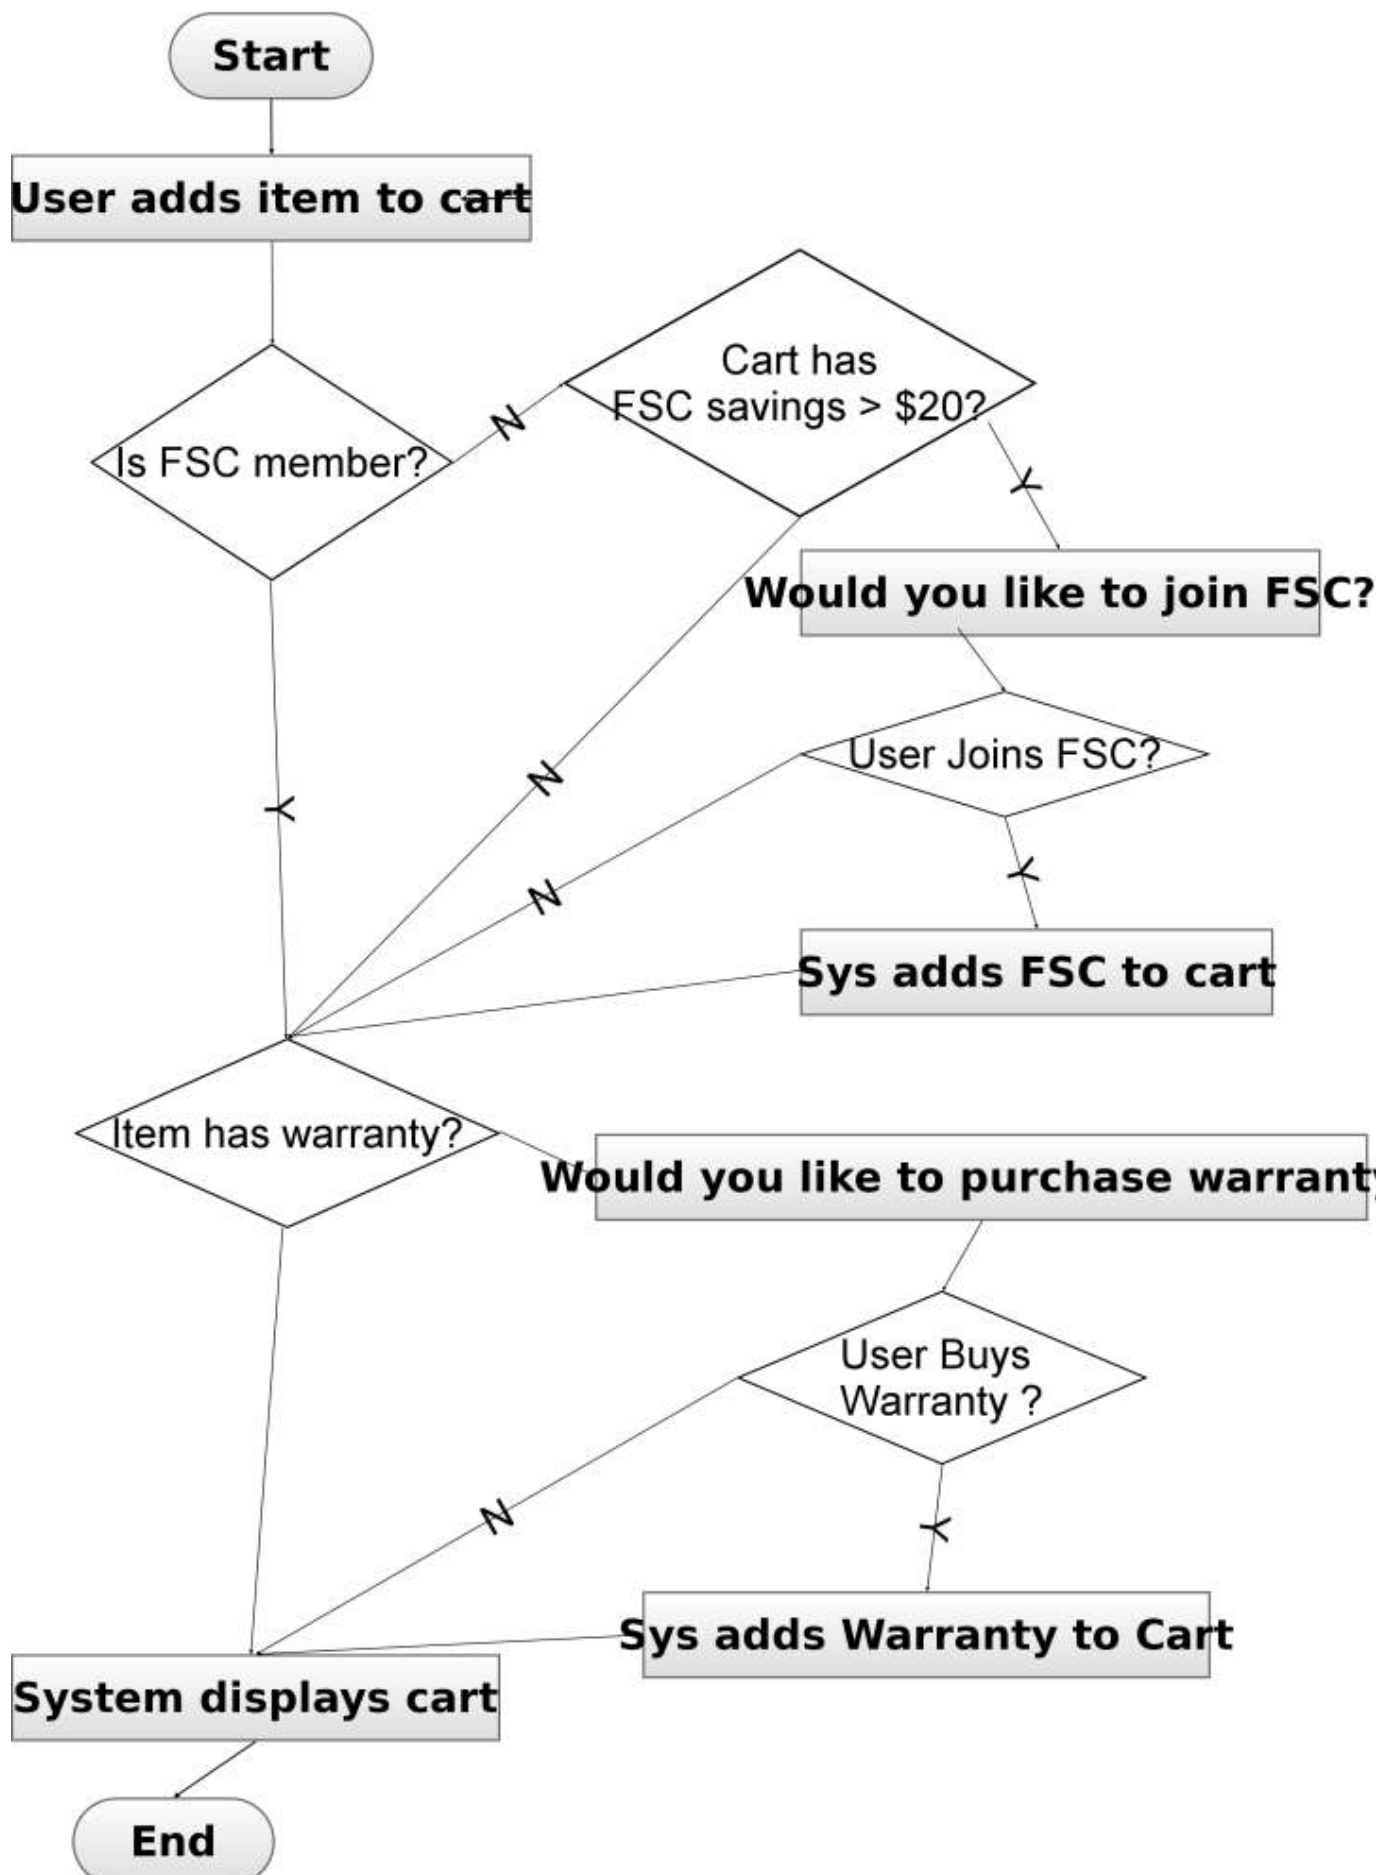

# Story 56 - Possible Story Tests

## SBE-Conceptual

| Current FSC Member ? | Cart will have \$20 savings ? | User Wants to Join ? | Item Has Warranty ? | User Wants Warranty ? | <b>Expected</b> New Cart Items |
|----------------------|-------------------------------|----------------------|---------------------|-----------------------|--------------------------------|
| Y                    | n/a                           | n/a                  | N                   | n/a                   | none                           |
| Y                    | n/a                           | n/a                  | Y                   | Y                     | warranty                       |
| Y                    | n/a                           | n/a                  | Y                   | Y                     | none                           |
| N                    | Y                             | Y                    | Y                   | Y                     | membership, warranty           |
| N                    | Y                             | Y                    | Y                   | N                     | membership                     |
| N                    | Y                             | N                    | Y                   | Y                     | warranty                       |
| N                    | N                             | n/a                  | Y                   | N                     | none                           |
| N                    | N                             | n/a                  | N                   | N                     | none                           |

## Flowchart

Contributions to <http://www.scrumcrazy.com/> are licensed under a [Creative Commons Attribution Share-Alike 3.0 License](http://creativecommons.org/licenses/by-sa/3.0/).

Portions not contributed by visitors are Copyright 2012 Tangient LLC.